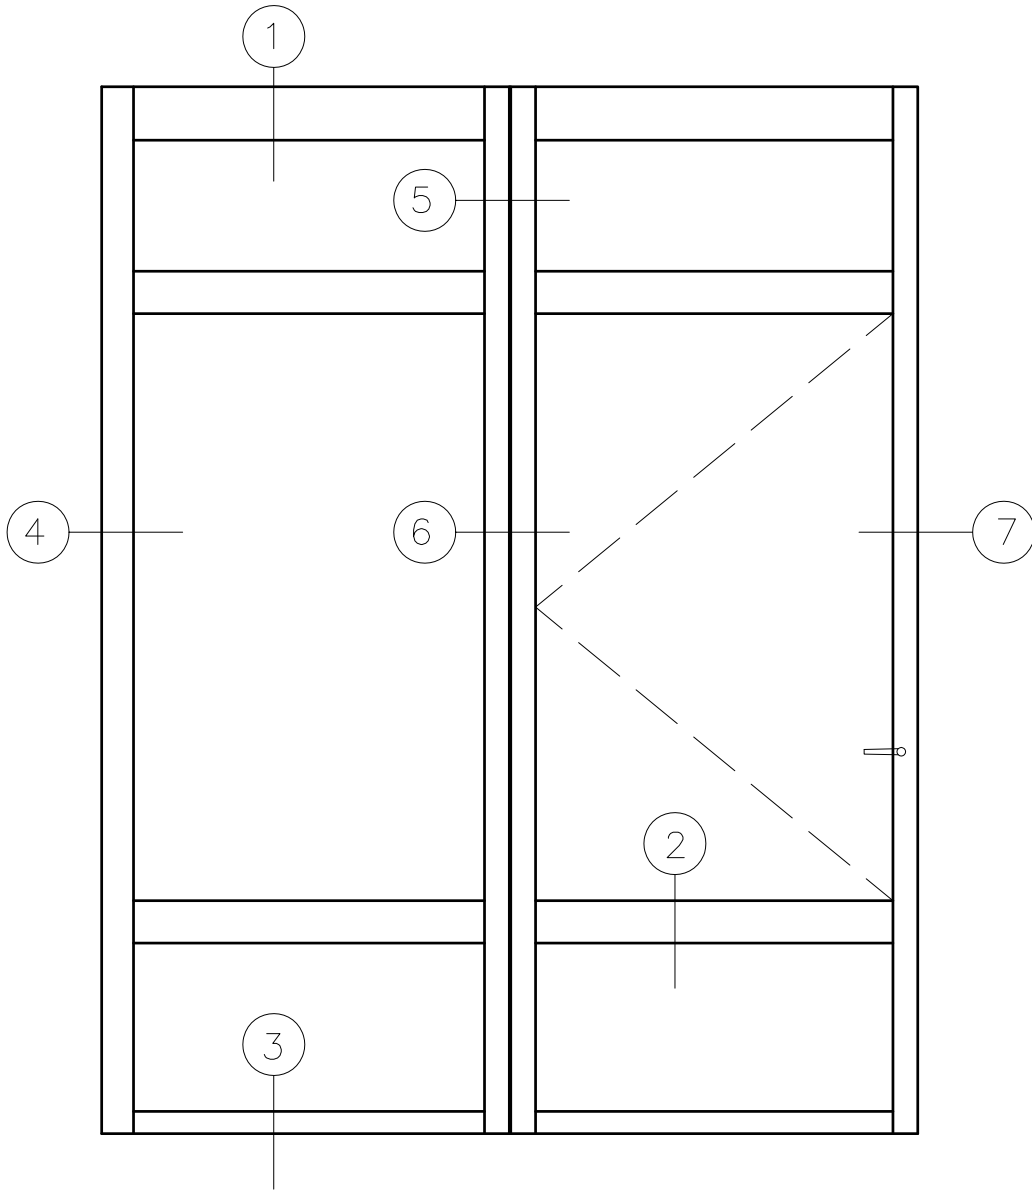

Classic - High Performance

1 Horizontal Detail - Fixed At Ceiling

2 Horizontal Detail - Casement Over Fixed

4 Vertical Detail - Jamb

5 Vertical Detail - Fixed / Fixed Below or Above Sash

6 Vertical Detail - Fixed / Casement Hinge Side

7 Vertical Detail - Casement Handle Side / Window Washing Button

3 Horizontal Detail - Fixed At Sill