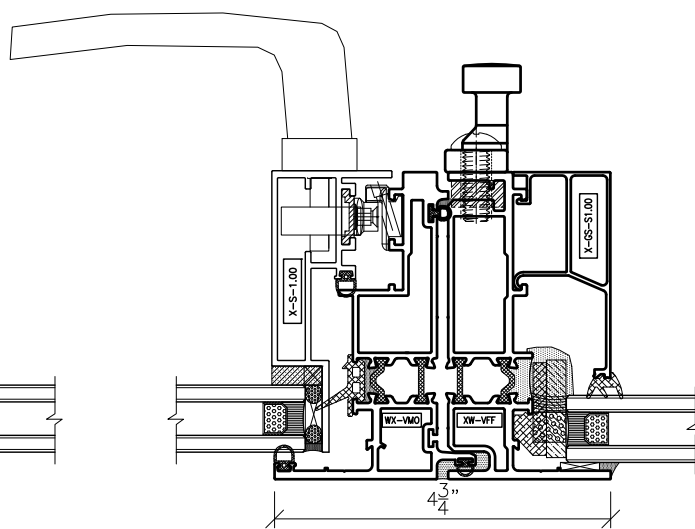

Classic - High Performance

1 Horizontal Detail - Fixed At Ceiling

2 Horizontal Detail - Casement Over Fixed

4 Vertical Detail - Jamb

5 Vertical Detail - Fixed / Fixed Below or Above Sash

6 Vertical Detail - Fixed / Casement Hinge Side

7 Vertical Detail - Casement Handle Side / Window Washing Button

3 Horizontal Detail - Fixed At Sill