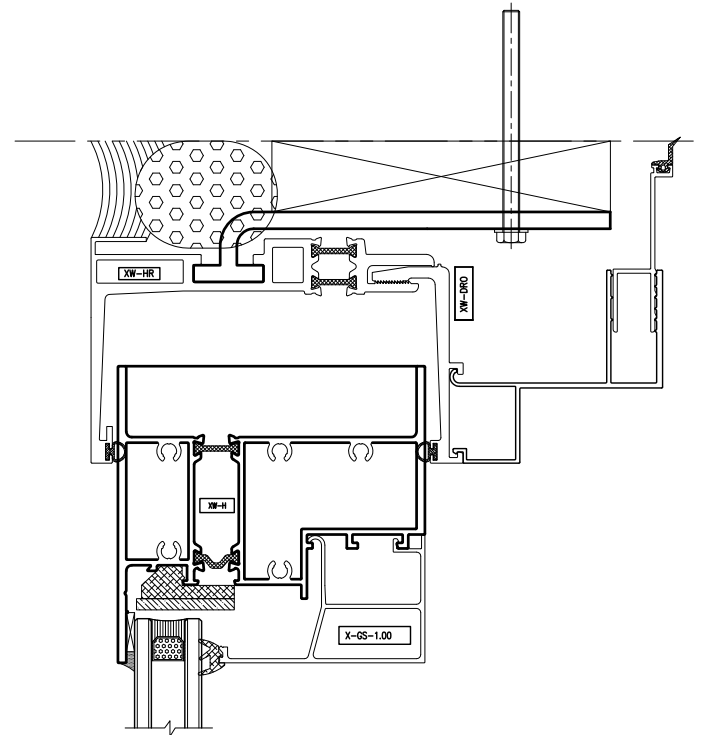

Classic - High Performance

1 Horizontal Detail - Fixed At Ceiling

2 Horizontal Detail - Casement Over Fixed

4 Vertical Detail - Jamb

5 Vertical Detail - Fixed / Fixed Below or Above Sash

6 Vertical Detail - Fixed / Casement Hinge Side

7 Vertical Detail - Casement Handle Side / Window Washing Button

3 Horizontal Detail - Fixed At Sill