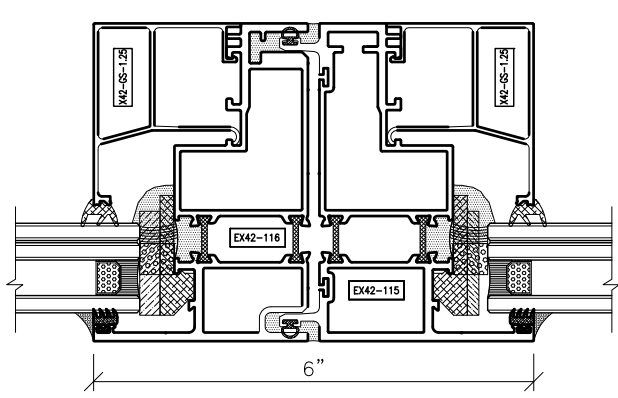

Classic - Ultra Performance

1 Horizontal Detail - Fixed At Ceiling

2 Horizontal Detail - Casement Over Fixed

4 Vertical Detail - Jamb

5 Vertical Detail - Fixed / Fixed Below or Above Sash

6 Vertical Detail - Fixed / Casement Hinge Side

7 Vertical Detail - Casement Handle Side / Window Washing Button

3 Horizontal Detail - Fixed At Sill