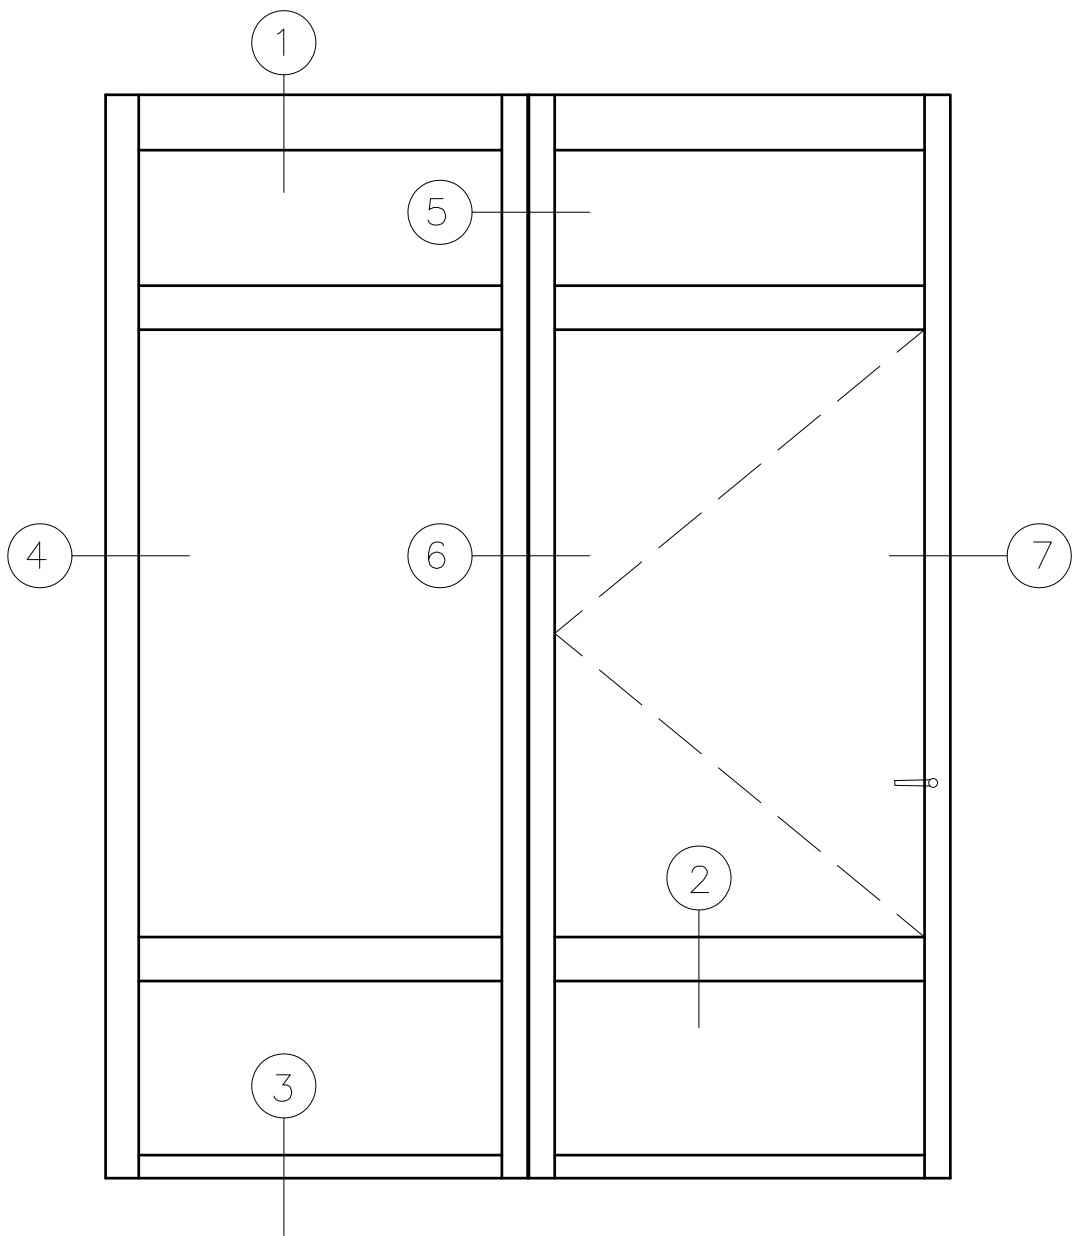

Classic - Ultra Performance

1 Horizontal Detail - Fixed At Ceiling

2 Horizontal Detail - Casement Over Fixed

4 Vertical Detail - Jamb

5 Vertical Detail - Fixed / Fixed Below or Above Sash

6 Vertical Detail - Fixed / Casement Hinge Side

7 Vertical Detail - Casement Handle Side / Window Washing Button

3 Horizontal Detail - Fixed At Sill