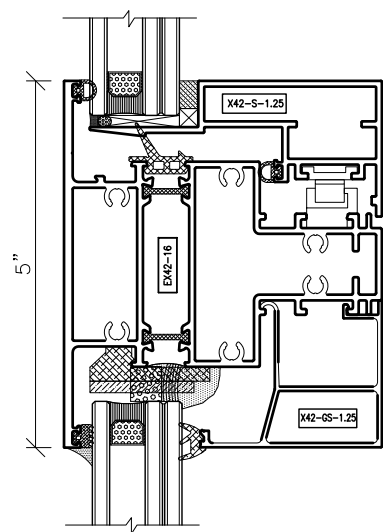

Classic - Ultra Performance

1 Horizontal Detail - Fixed At Ceiling

2 Horizontal Detail - Casement Over Fixed

4 Vertical Detail - Jamb

5 Vertical Detail - Fixed / Fixed Below or Above Sash

6 Vertical Detail - Fixed / Casement Hinge Side

7 Vertical Detail - Casement Handle Side / Window Washing Button

3 Horizontal Detail - Fixed At Sill