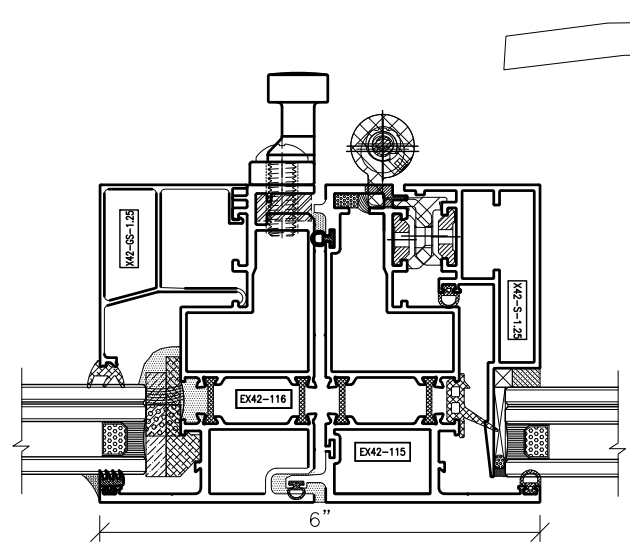

Classic - Ultra Performance

1 Horizontal Detail - Fixed At Ceiling

2 Horizontal Detail - Casement Over Fixed

4 Vertical Detail - Jamb

5 Vertical Detail - Fixed / Fixed Below or Above Sash

6 Vertical Detail - Fixed / Casement Hinge Side

7 Vertical Detail - Casement Handle Side / Window Washing Button

3 Horizontal Detail - Fixed At Sill