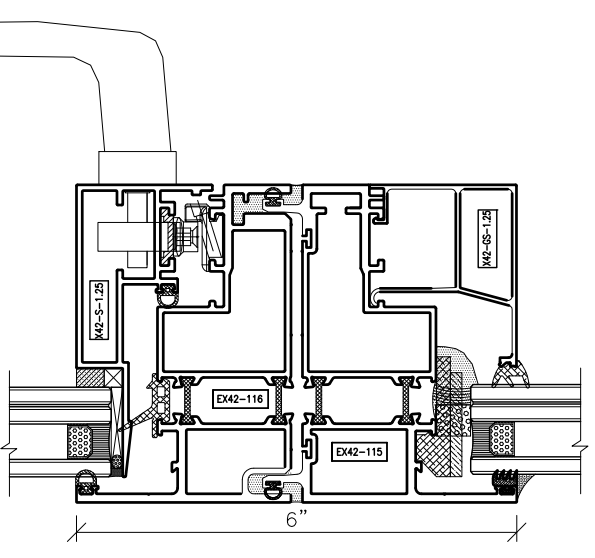

Classic - Ultra Performance

1 Horizontal Detail - Fixed At Ceiling

2 Horizontal Detail - Casement Over Fixed

4 Vertical Detail - Jamb

5 Vertical Detail - Fixed / Fixed Below or Above Sash

6 Vertical Detail - Fixed / Casement Hinge Side

7 Vertical Detail - Casement Handle Side / Window Washing Button

3 Horizontal Detail - Fixed At Sill