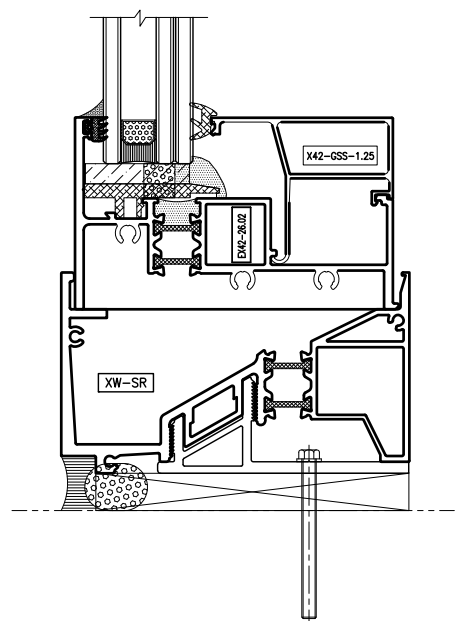

Classic - Ultra Performance

1 Horizontal Detail - Fixed At Ceiling

2 Horizontal Detail - Casement Over Fixed

4 Vertical Detail - Jamb

5 Vertical Detail - Fixed / Fixed Below or Above Sash

6 Vertical Detail - Fixed / Casement Hinge Side

7 Vertical Detail - Casement Handle Side / Window Washing Button

3 Horizontal Detail - Fixed At Sill