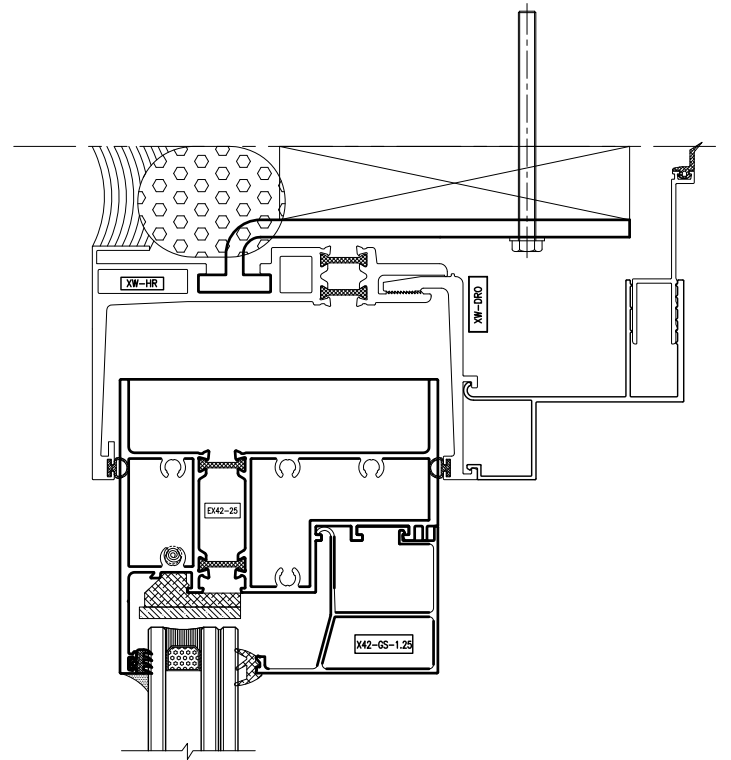

Classic - Ultra Performance

1 Horizontal Detail - Fixed At Ceiling

2 Horizontal Detail - Casement Over Fixed

4 Vertical Detail - Jamb

5 Vertical Detail - Fixed / Fixed Below or Above Sash

6 Vertical Detail - Fixed / Casement Hinge Side

7 Vertical Detail - Casement Handle Side / Window Washing Button

3 Horizontal Detail - Fixed At Sill