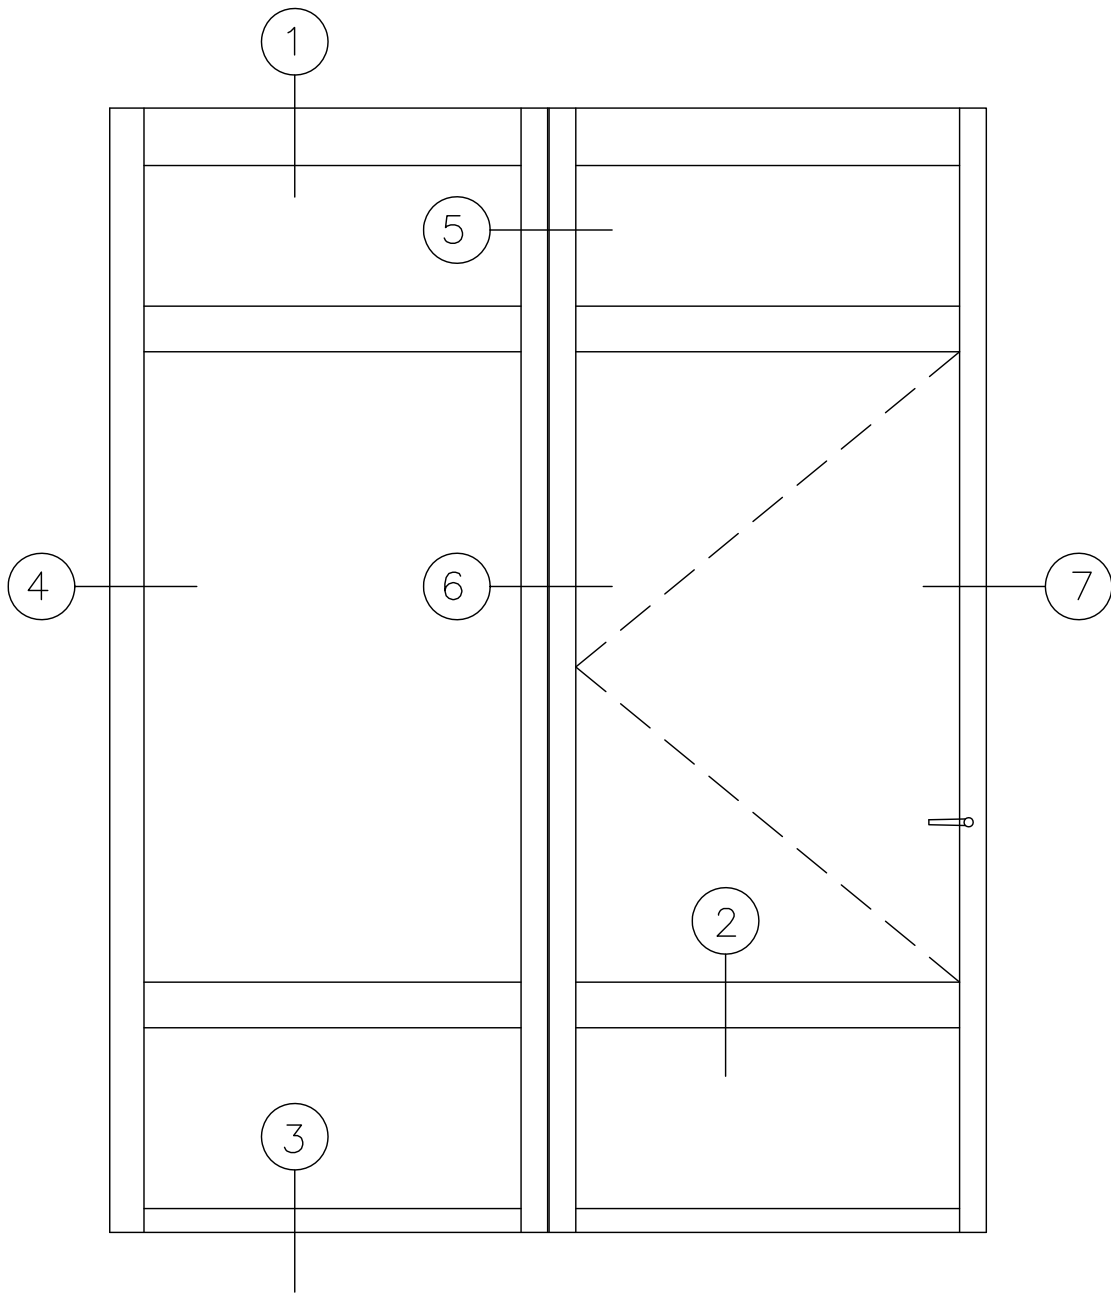

Maxview - High Performance

1 Horizontal Detail - Fixed At Ceiling

2 Horizontal Detail - Casement Over Fixed

3 Horizontal Detail - Fixed At Sill

4 Vertical Detail - Jamb

5 Vertical Detail - Fixed / Fixed Below or Above Sash

6 Vertical Detail - Fixed / Casement Hinge Side

7 Vertical Detail - Casement Handle Side / Window Washing Button