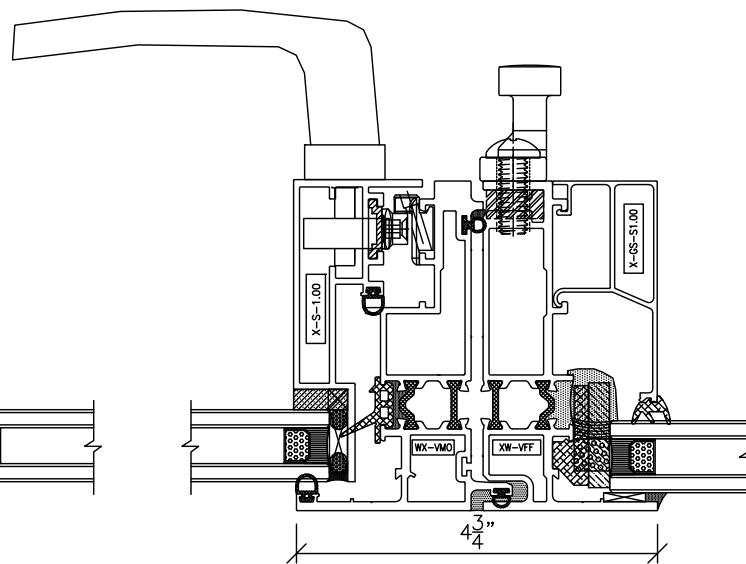

Maxview - High Performance

1 Horizontal Detail - Fixed At Ceiling

2 Horizontal Detail - Casement Over Fixed

3 Horizontal Detail - Fixed At Sill

4 Vertical Detail - Jamb

5 Vertical Detail - Fixed / Fixed Below or Above Sash

6 Vertical Detail - Fixed / Casement Hinge Side

7 Vertical Detail - Casement Handle Side / Window Washing Button