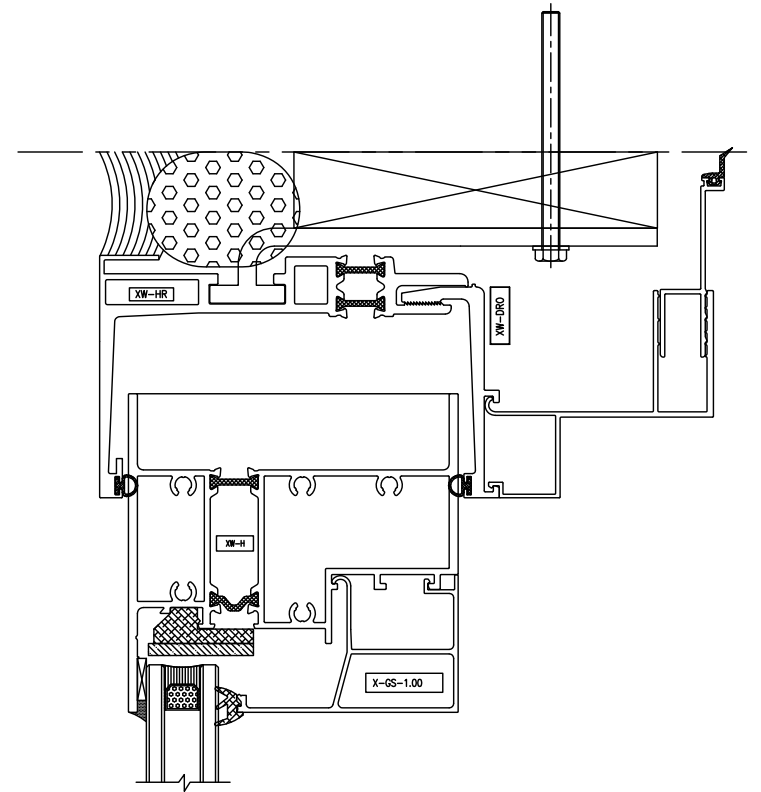

Maxview - High Performance

1 Horizontal Detail - Fixed At Ceiling

2 Horizontal Detail - Casement Over Fixed

3 Horizontal Detail - Fixed At Sill

4 Vertical Detail - Jamb

5 Vertical Detail - Fixed / Fixed Below or Above Sash

6 Vertical Detail - Fixed / Casement Hinge Side

7 Vertical Detail - Casement Handle Side / Window Washing Button