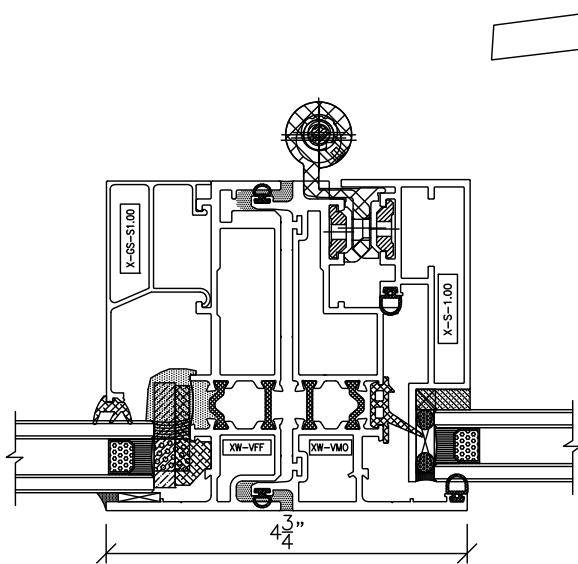

Maxview - High Performance

1 Horizontal Detail - Fixed At Ceiling

2 Horizontal Detail - Casement Over Fixed

3 Horizontal Detail - Fixed At Sill

4 Vertical Detail - Jamb

5 Vertical Detail - Fixed / Fixed Below or Above Sash

6 Vertical Detail - Fixed / Casement Hinge Side

7 Vertical Detail - Casement Handle Side / Window Washing Button