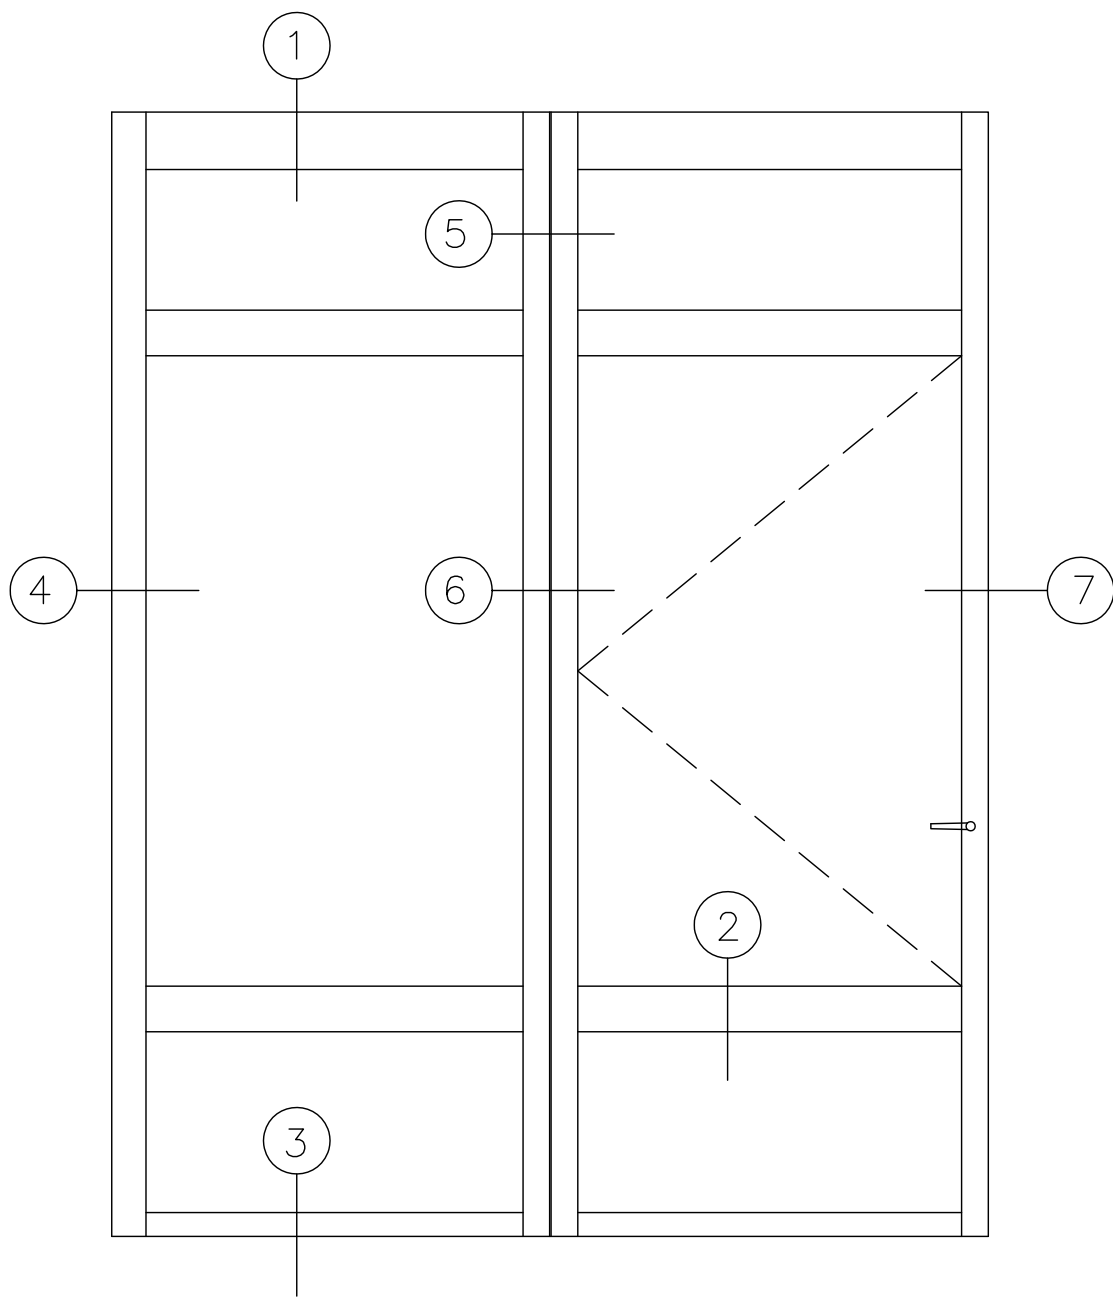

Maxview - Ultra Performance

1 Horizontal Detail - Special Adapter & Special Glass Stop

2 Horizontal Detail - Casement Over Fixed

4 Vertical Detail - Jamb

5 Vertical Detail - Fixed / Fixed

3 Horizontal Detail - Fixed At Sill

6 Vertical Detail - Fixed / Casement Hinge Side

7 Vertical Detail - Casement Handle Side / Window Washing Button