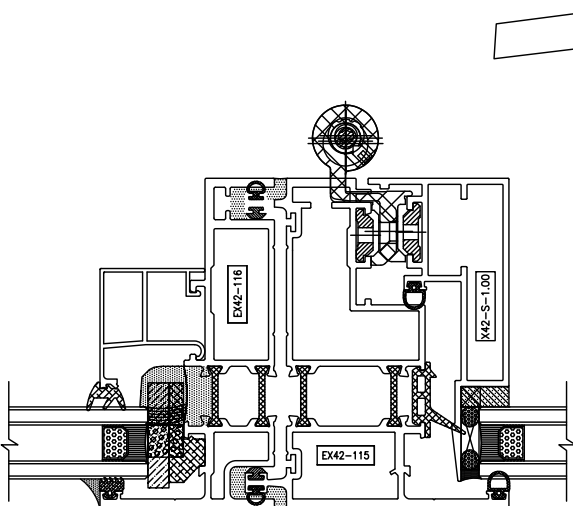

Maxview - Ultra Performance

1 Horizontal Detail - Special Adapter & Special Glass Stop

2 Horizontal Detail - Casement Over Fixed

4 Vertical Detail - Jamb

5 Vertical Detail - Fixed / Fixed

3 Horizontal Detail - Fixed At Sill

6 Vertical Detail - Fixed / Casement Hinge Side

7 Vertical Detail - Casement Handle Side / Window Washing Button