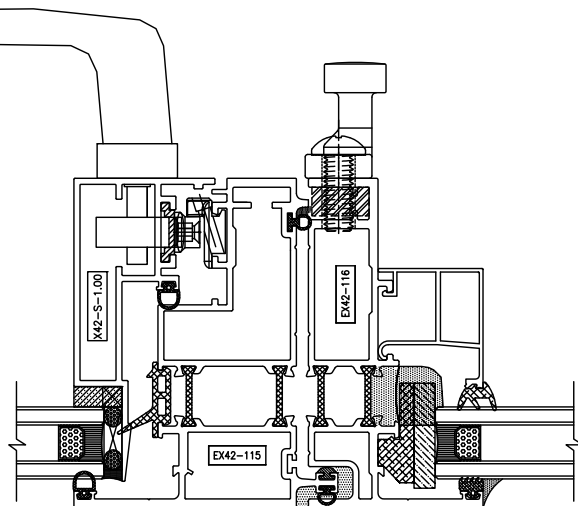

Maxview - Ultra Performance

1 Horizontal Detail - Special Adapter & Special Glass Stop

2 Horizontal Detail - Casement Over Fixed

4 Vertical Detail - Jamb

5 Vertical Detail - Fixed / Fixed

3 Horizontal Detail - Fixed At Sill

6 Vertical Detail - Fixed / Casement Hinge Side

7 Vertical Detail - Casement Handle Side / Window Washing Button