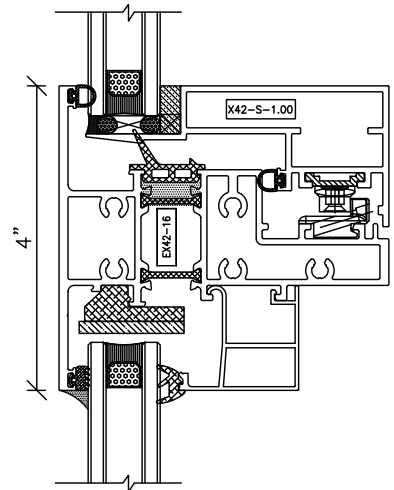

Maxview - Ultra Performance

1 Horizontal Detail - Special Adapter & Special Glass Stop

2 Horizontal Detail - Casement Over Fixed

4 Vertical Detail - Jamb

5 Vertical Detail - Fixed / Fixed

3 Horizontal Detail - Fixed At Sill

6 Vertical Detail - Fixed / Casement Hinge Side

7 Vertical Detail - Casement Handle Side / Window Washing Button