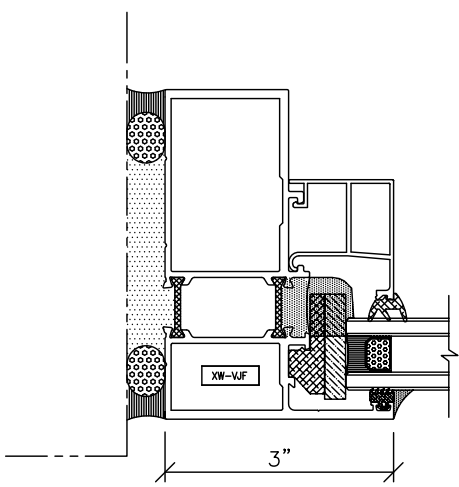

Maxview - Ultra Performance

1 Horizontal Detail - Special Adapter & Special Glass Stop

2 Horizontal Detail - Casement Over Fixed

4 Vertical Detail - Jamb

5 Vertical Detail - Fixed / Fixed

3 Horizontal Detail - Fixed At Sill

6 Vertical Detail - Fixed / Casement Hinge Side

7 Vertical Detail - Casement Handle Side / Window Washing Button