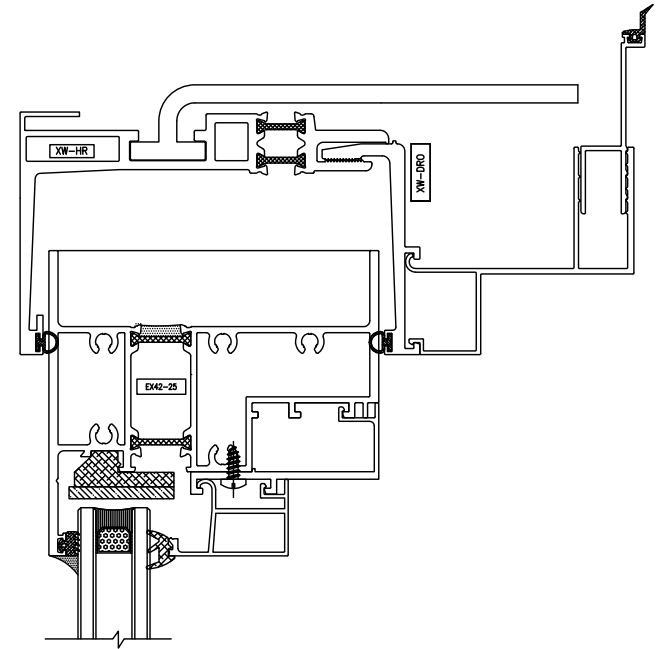

Maxview - Ultra Performance

1 Horizontal Detail - Special Adapter & Special Glass Stop

2 Horizontal Detail - Casement Over Fixed

4 Vertical Detail - Jamb

5 Vertical Detail - Fixed / Fixed

3 Horizontal Detail - Fixed At Sill

6 Vertical Detail - Fixed / Casement Hinge Side

7 Vertical Detail - Casement Handle Side / Window Washing Button