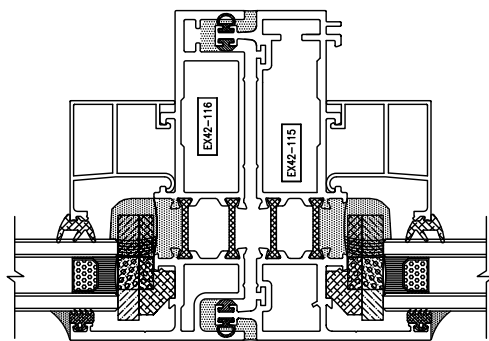

Maxview - Ultra Performance

1 Horizontal Detail - Special Adapter & Special Glass Stop

2 Horizontal Detail - Casement Over Fixed

4 Vertical Detail - Jamb

5 Vertical Detail - Fixed / Fixed

3 Horizontal Detail - Fixed At Sill

6 Vertical Detail - Fixed / Casement Hinge Side

7 Vertical Detail - Casement Handle Side / Window Washing Button