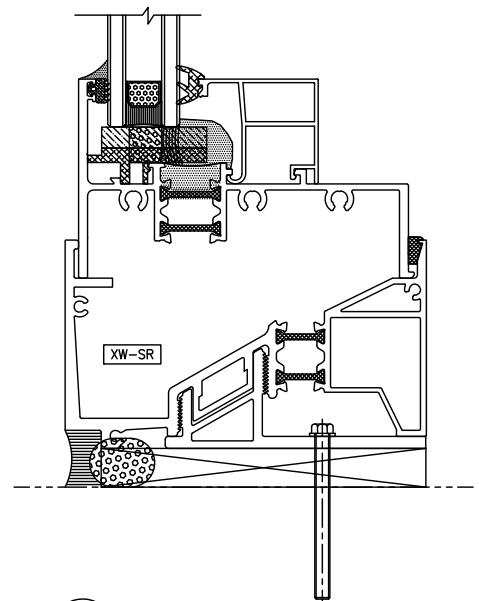

Maxview - Ultra Performance

1 Horizontal Detail - Special Adapter & Special Glass Stop

2 Horizontal Detail - Casement Over Fixed

4 Vertical Detail - Jamb

5 Vertical Detail - Fixed / Fixed

3 Horizontal Detail - Fixed At Sill

6 Vertical Detail - Fixed / Casement Hinge Side

7 Vertical Detail - Casement Handle Side / Window Washing Button